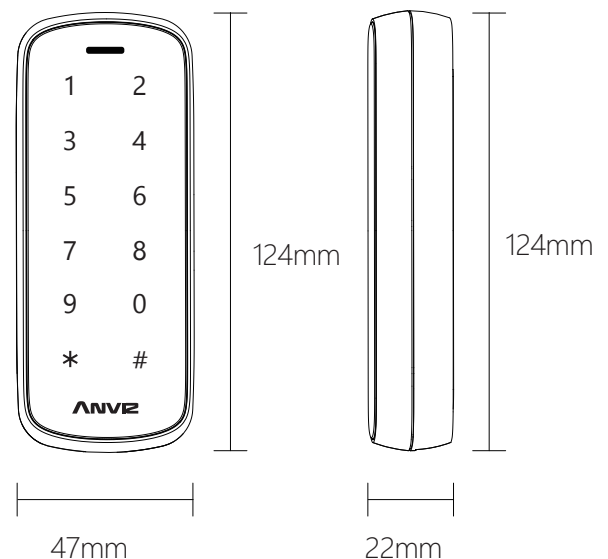

Specifications

Item	Description
User Capacity	2,000
Log Capacity	50,000
Password	4-6 Digit Password
Card Read Range	≥40mm (Mifare and EM)
Identification Mode	Password/Card
Communication Port	Standard TCP/IP and RS485
Wiegand Protocol	Support Standard Wiegand Output
I/O	Multicolor LEDs and Buzzer
User Interface	Door Contact Sensor, Alarm Output and Tamper Alarm
Management	Operations Managed by Keypad and Crosschex Lite Management Software
RFID Card	ISO14443A 13.56MHZ Mifare Card, NFC, Mifare Pro and DesFire (Optional 125KHZ EM Card)
Operating Voltage	DC 12V
Operating Temperature	-40°C to 60°C
Size (WxHxD)	47*124*22mm
Certificate	FCC, CE, ROHS

Features

- Slim and touch backlit keypad elegant design
- Metal structure, waterproof, fully potted, IP65
- Built-in 13.56MHz Mifare (Support NFC, DesFire)
- Optional 125KHZ EM card
- LED indicators and buzzer for visual and audio feedback
- Relay and Wiegand Output, access controller and reader all in one
- Both TCP/IP and RS485 communication
- Door contact sensor, alarm output and tamper alarm output

Outline Drawing