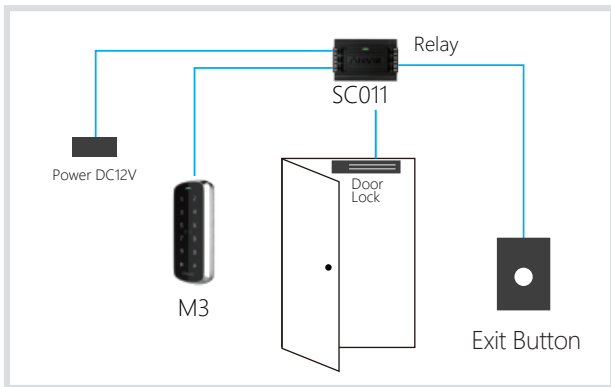

Secure Access Control System